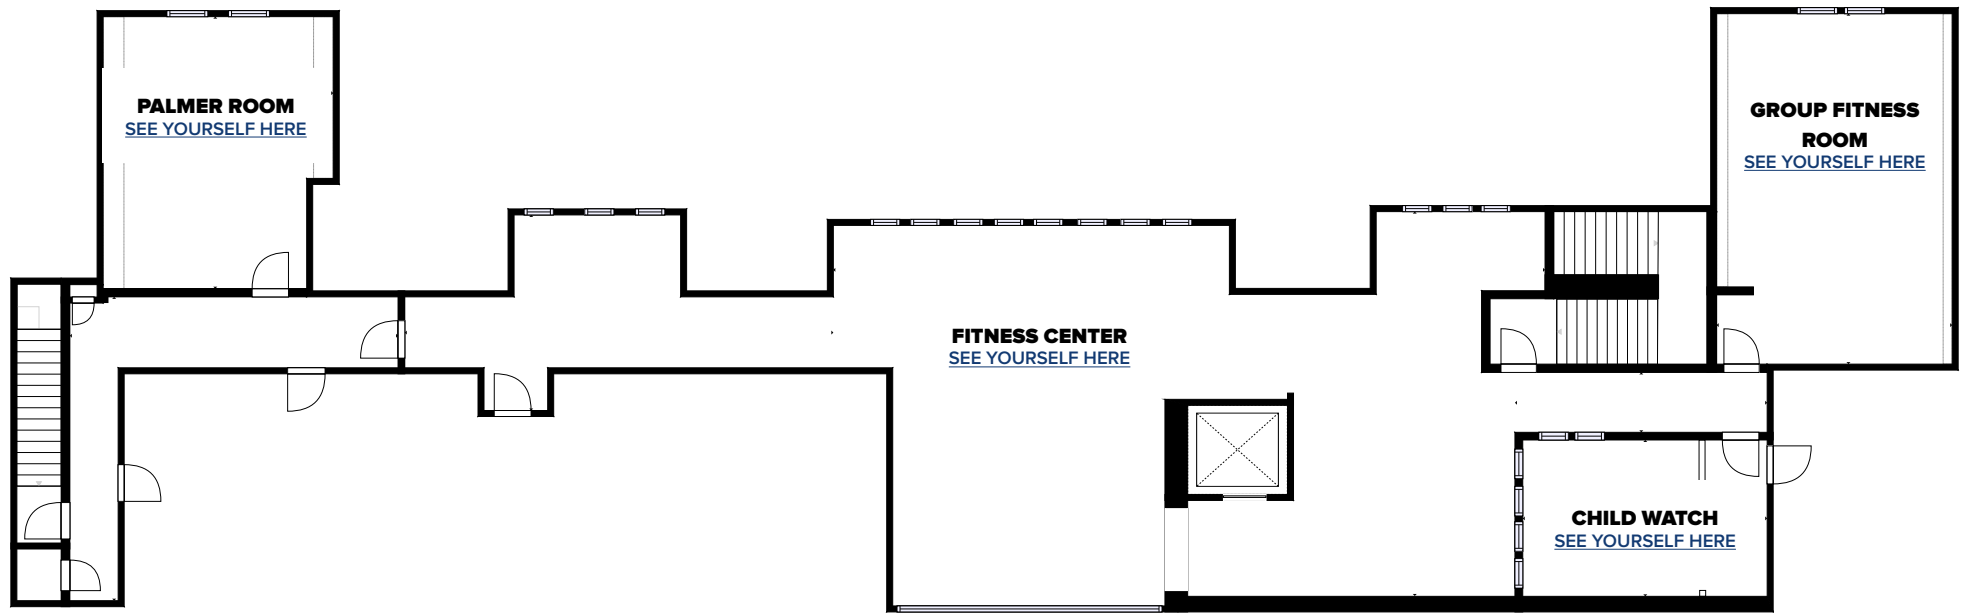

FLOOR 2

CLUB ADDRESS

8070 TARTAN FIELDS DR.
DUBLIN, OH 43017

tartanfields.com

PHONE

(614) 792-0900

RECEIVE MORE INFORMATION

[CLICK HERE](#)

ARCIS GOLF