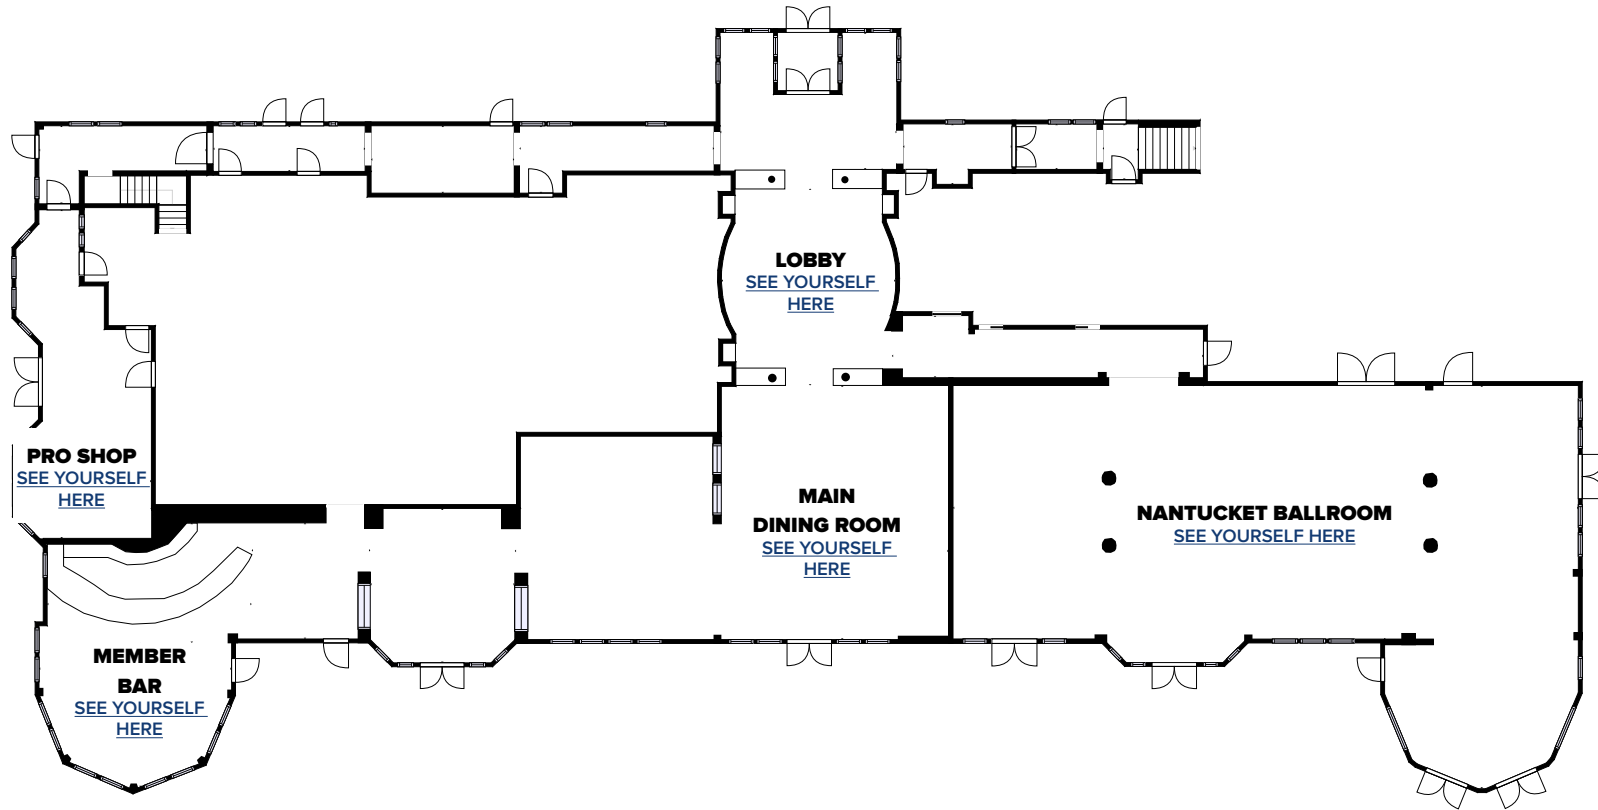

ARCIS GOLF

EVENT SPACE CAPACITIES FLOOR 1

NANTUCKET BALLROOM

- BANQUET: 170
- RECEPTION: 200
- THEATRE/CEREMONY: 130
- CONFERENCE STYLE: 120
- CLASSROOM: 120
- U-SHAPE: 30

CLUB ADDRESS
8070 TARTAN FIELDS DR.
DUBLIN, OH 43017